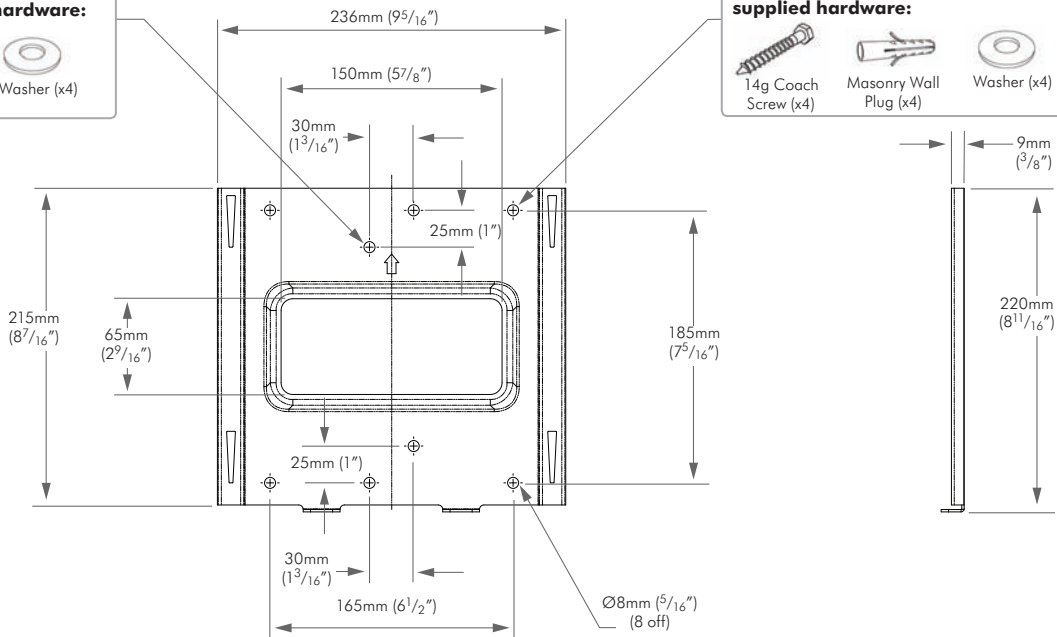

Two M4 Security Screws

**Display Mounting Options**

Suits VESA compliant: 100mmx100mm (4"x4"),  
 100mmx200mm (4"x8")  
 200mmx200mm (8"x8")

**Shipping Carton**

Dimensions (WxHxD): 254mm x 238mm x 36mm (10" x 9<sup>3</sup>/<sub>8</sub>" x 1<sup>7</sup>/<sub>16</sub>")  
 Weight: 1.6kgs (3.5lbs)

**Warranty**

5 years limited

**B Overall Dimensions**

**Wall Plate**

**Stud Wall Mounting Holes suit supplied hardware:**

**Dry Wall or Masonry Mounting Holes suit supplied hardware:**

**Display Plate (with Wall Plate attached)**