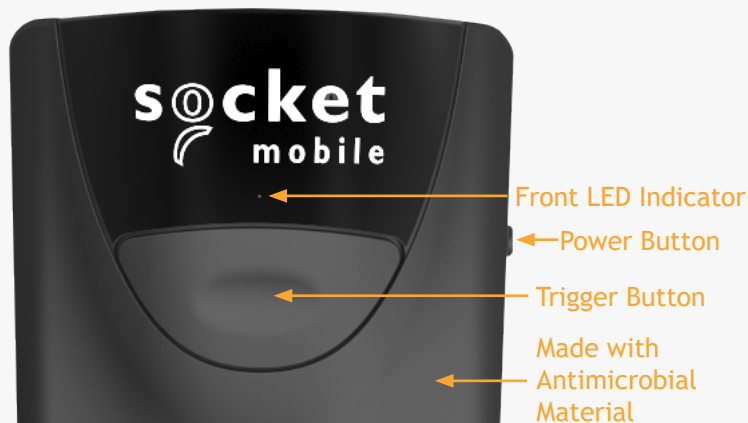

Features

- Certified by Apple® for iOS devices - Guaranteed Compatibility
- Connects easily to a wide range of Bluetooth enabled smartphones, tablets, notebook and desktop computers.
- Battery Friendly® technology enables battery to last a full work shift
- Made with antimicrobial material for protection against potentially harmful germs
- Sealing - Protection rating of IP40
- Includes a Universal Klip providing a one-handed scanning solution
- Reads all common 1D / linear and stacked barcodes up to 20" (51 cm) away
- No software installation required - use Bluetooth Basic Mode (HID) to connect like a wireless keyboard
- Advanced functionality and scanner configuration supported in Bluetooth Application Mode (SPP) with Socket Mobile's SDK
- Warranty - 1 year for Barcode Scanner and 90 days for Accessories - Extended warranty available